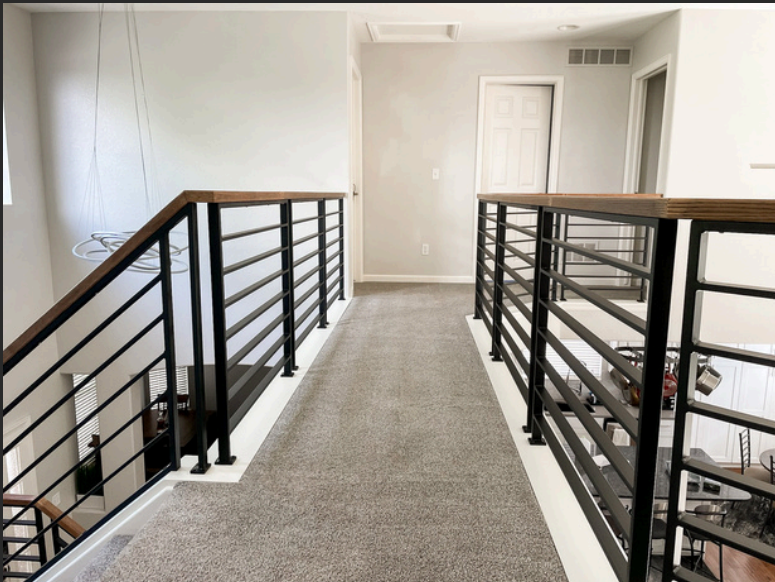

SPECIALTY DESIGN

A HANDCRAFTED WOODEN TOP RAIL MADE WITH WHITE OAK AND A COLOR-MATCHED STAIN FINISH

WOODEN TOP RAIL