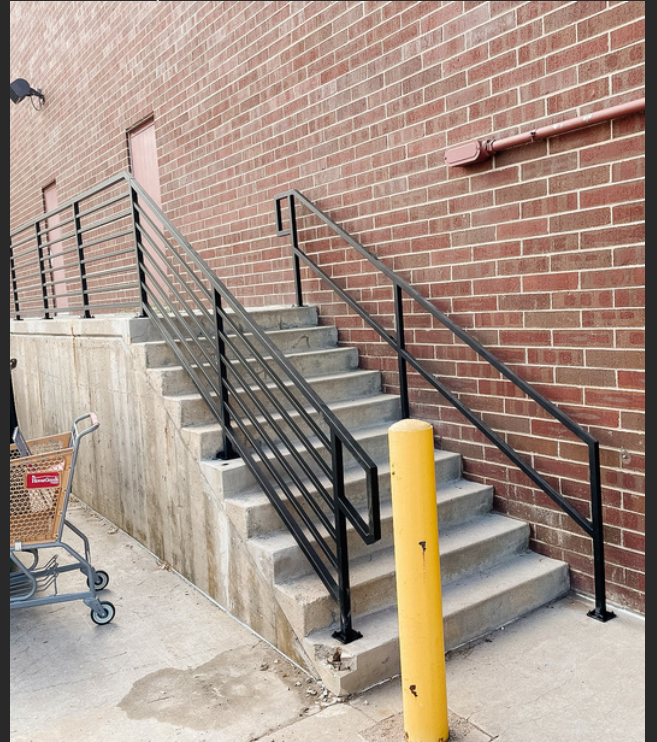

COMMERICAL PROPERTIES

WE TAKE ON CONTRACTS OF ALL SIZES, INCLUDING COMMERCIAL PROPERTIES INCLUDING BUT NOT LIMITED TO; REPLACING RAILING, TRASH ENCLOSURE DOORS, PRIVACY WALLS, ETC.