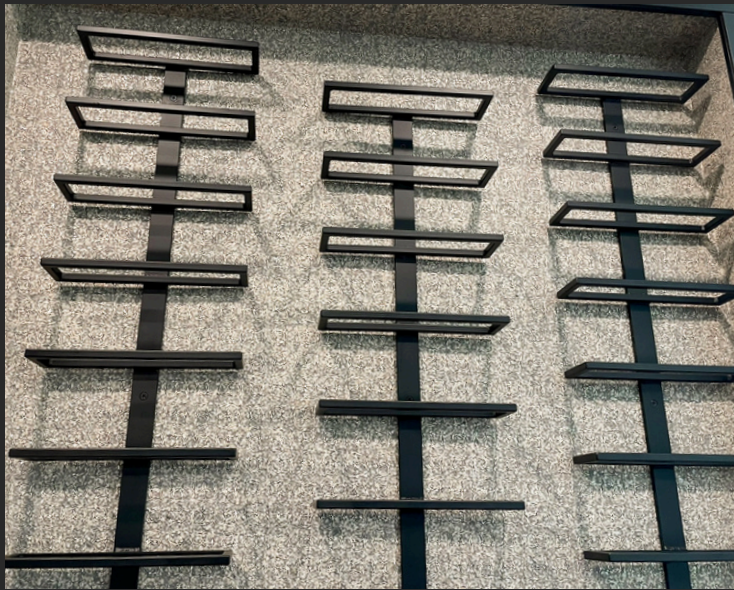

CUSTOM MADE'S

RAILING IS NOT ALL THAT'S IN OUR WHEELHOUSE. WE MAKE VISIONS & DESIGNS COME TO REALITY

CUSTOM WINE RACK